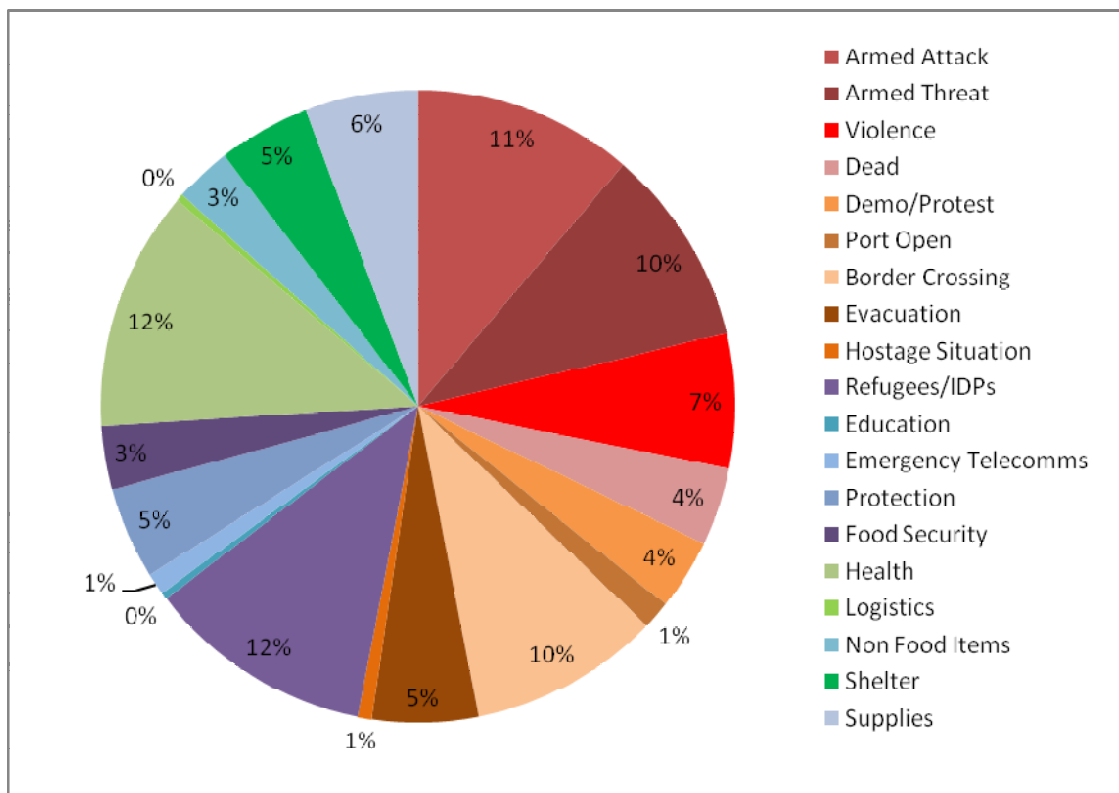

Taksforce Report: Libya Crisis Map

Date: March 4, 2011 (reports at 10:30am EST)

Summary

- 263 unique reports mapped; detailing over 300 different events; 40% verified
- Three main clusters of reports: largest around Tripoli – Zauara (extending west towards the border with Tunisia); one around Benghazi; one around the border crossing with Egypt at Bardiyah

Reports from Social Media by category

Reports from OCHA 3Ws by category

Reports by source

Reports by location

Three main clusters of reports

Detail of largest cluster (Tripoli – Zauara)