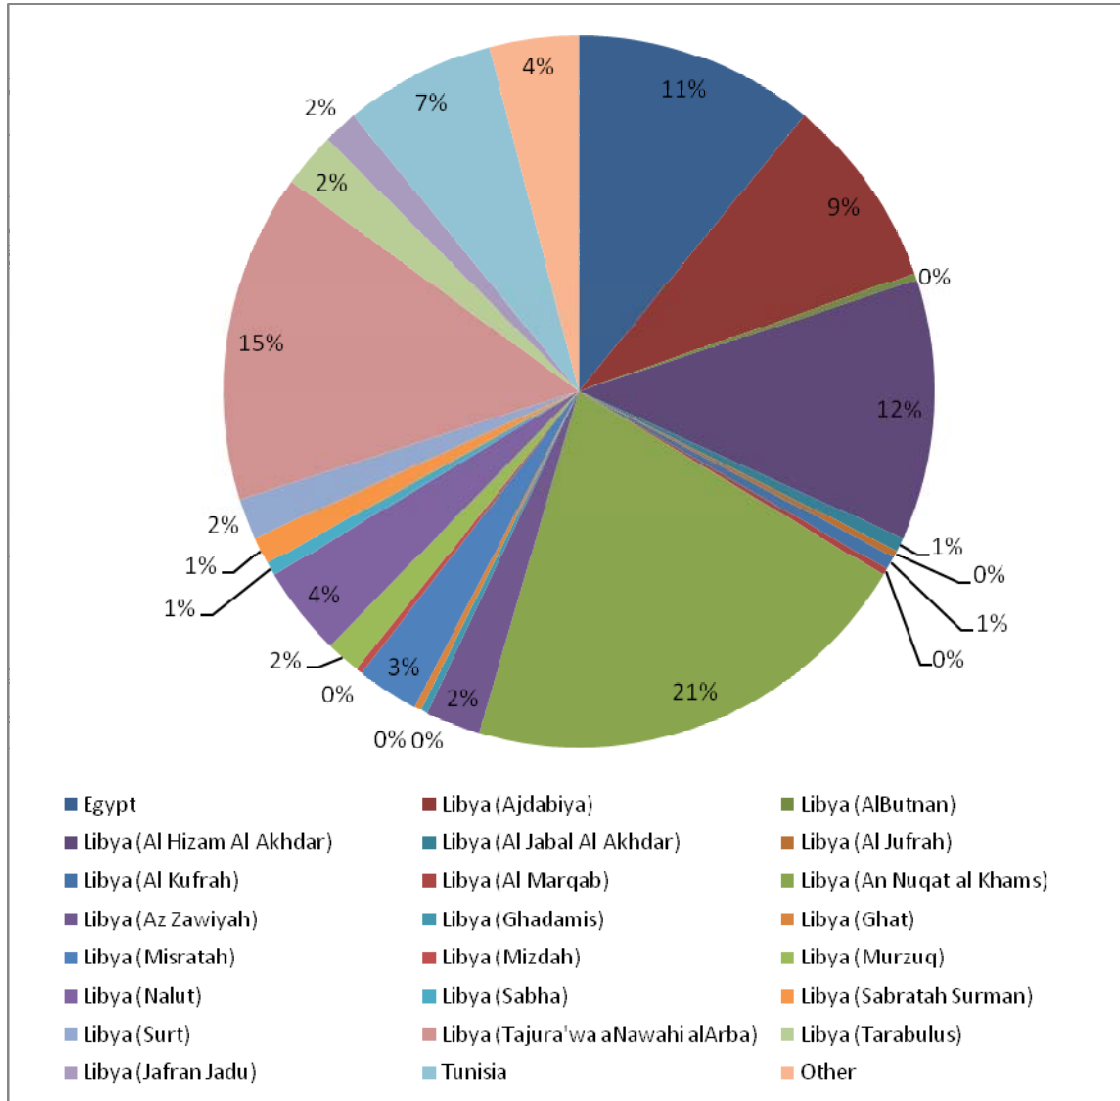

Taksforce Report: Libya Crisis Map

Date: March 4, 2011 (reports at 10:30am EST)

Summary

- 263 unique reports mapped; detailing over 300 different events; 40% verified
- Three main clusters of reports: largest around Tripoli – Zauara (extending west towards the border with Tunisia); one around Benghazi; one around the border crossing with Egypt at Bardiyah

Reports from Social Media by category

Reports from OCHA 3Ws by category

Reports by source

Reports by location

Three main clusters of reports

Detail of largest cluster (Tripoli – Zauara)