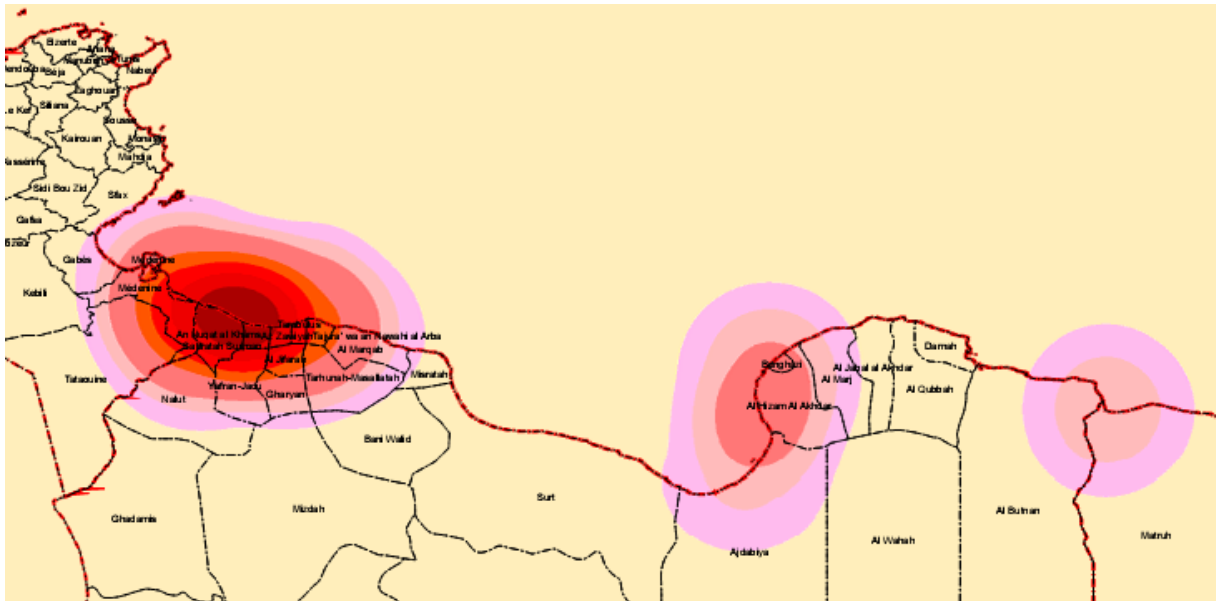

Taksforce Report: Libya Crisis Map

Date: March 4, 2011 (reports at 10:30am EST)

Summary

- 263 unique reports mapped; detailing over 300 different events; 40% verified
- Three main clusters of reports: largest around Tripoli – Zauara (extending west towards the border with Tunisia); one around Benghazi; one around the border crossing with Egypt at Bardiyah

Reports from Social Media by category

Reports from OCHA 3Ws by category

Reports by source

Reports by location

Three main clusters of reports

Detail of largest cluster (Tripoli – Zauara)