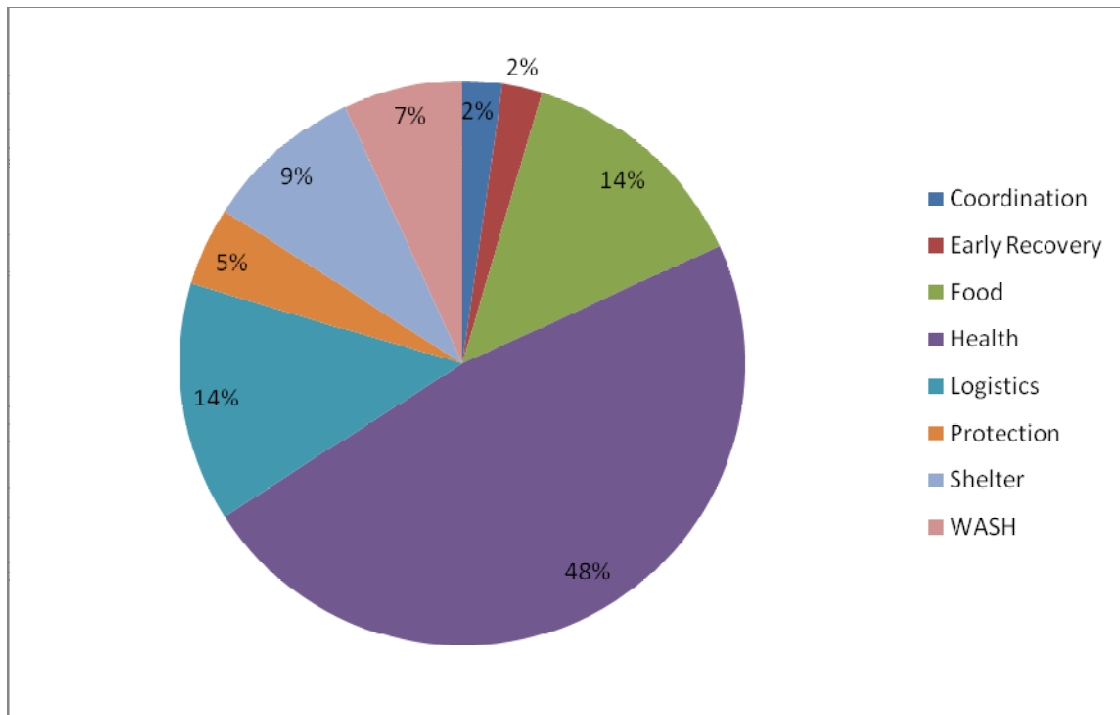

Taksforce Report: Libya Crisis Map

Date: March 4, 2011 (reports at 10:30am EST)

Summary

- 263 unique reports mapped; detailing over 300 different events; 40% verified
- Three main clusters of reports: largest around Tripoli – Zauara (extending west towards the border with Tunisia); one around Benghazi; one around the border crossing with Egypt at Bardiyah

Reports from Social Media by category

Reports from OCHA 3Ws by category

Reports by source

Reports by location

Three main clusters of reports

Detail of largest cluster (Tripoli – Zauara)