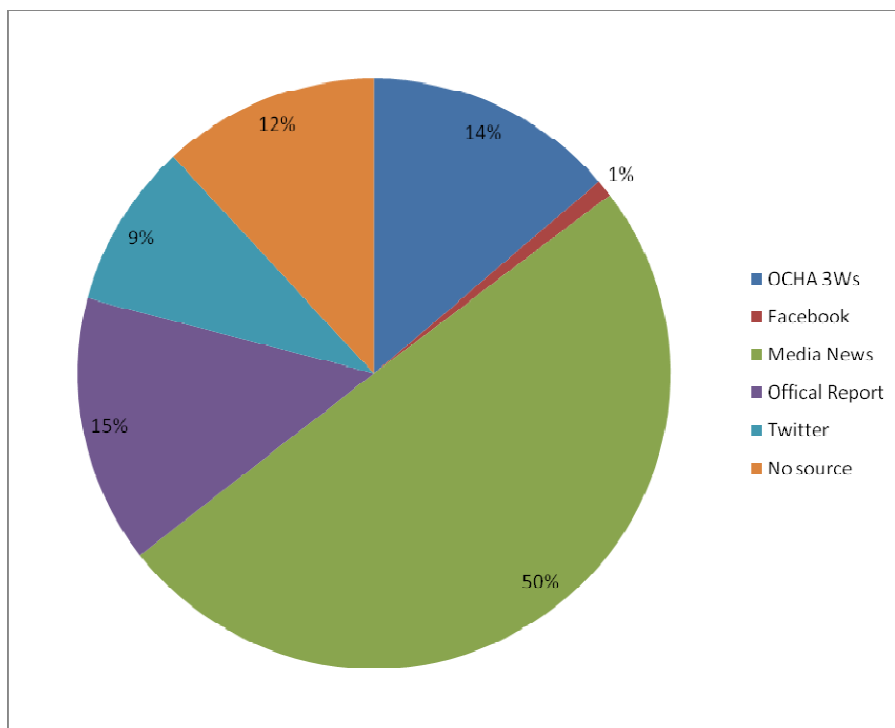

Taksforce Report: Libya Crisis Map

Date: March 4, 2011 (reports at 10:30am EST)

Summary

- 263 unique reports mapped; detailing over 300 different events; 40% verified
- Three main clusters of reports: largest around Tripoli – Zauara (extending west towards the border with Tunisia); one around Benghazi; one around the border crossing with Egypt at Bardiyah

Reports from Social Media by category

Reports from OCHA 3Ws by category

Reports by source

Reports by location

Three main clusters of reports

Detail of largest cluster (Tripoli – Zauara)